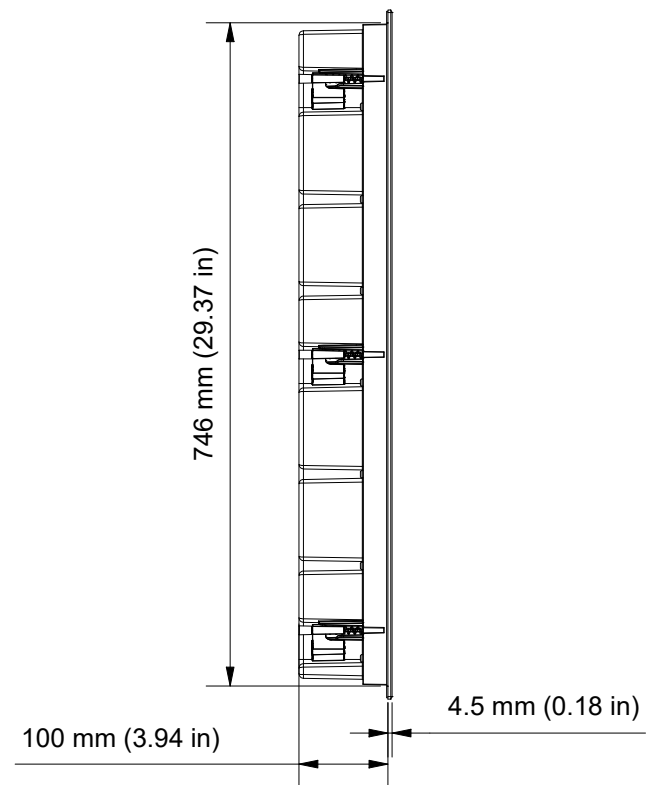

CUT-OUT DIMENSIONS

CEILING/WALL THICKNESS

FRONT

SIDE

BACK

GRILLE