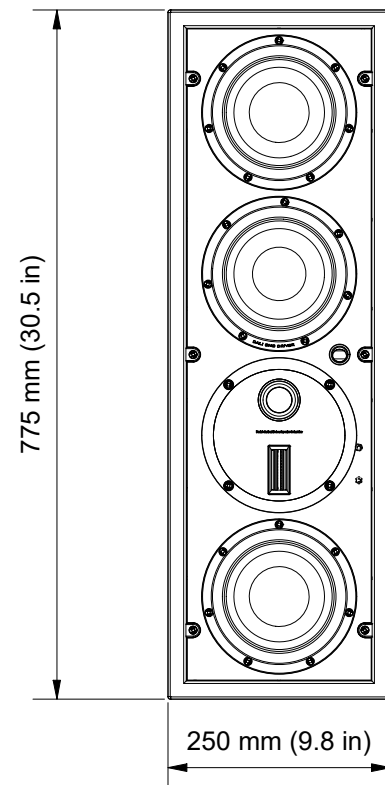

CUT-OUT DIMENSIONS

CEILING/WALL THICKNESS

FRONT

SIDE

BACK

GRILLE